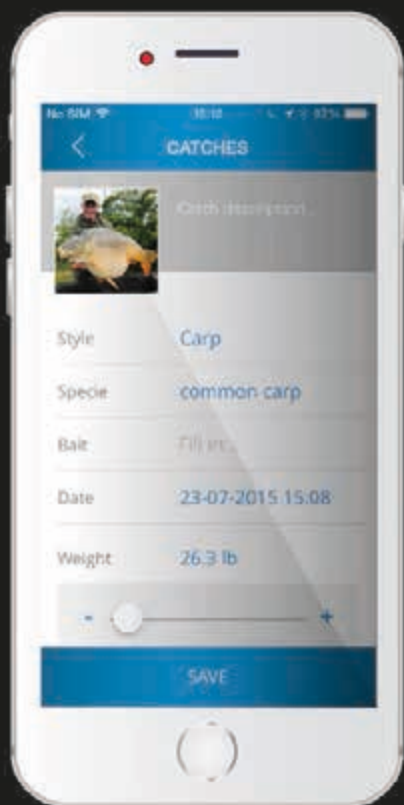

FISH SHIMANO

Наше приложение дает возможность отслеживать все рыболовные снимки, найти ближайшие рыболовные места и быть в курсе последних новостей Shimano.

РЫБОЛОВНЫЙ ЖУРНАЛ

Держите все ваши фотографии в частном приложении Shimano. Здесь очень просто хранить свои снимки с рыбалки и создать свою собственную базу данных по видам рыб, технике ужения и стилям рыбной ловли.

Это приложение поможет вам поймать больше рыбы, создавать карты ваших любимых мест, а также отмечать, где и на какие приманки вы поймали больше всего рыб. Хотите показать снимки своим друзьям? Нажатием буквально одной кнопки вы можете поделиться изображением в таких социальных сетях, как Facebook и Twitter. Хотите сохранить вашу базу данных на компьютер? Нет проблем, вы можете легко экспортировать все данные в файле Excel.