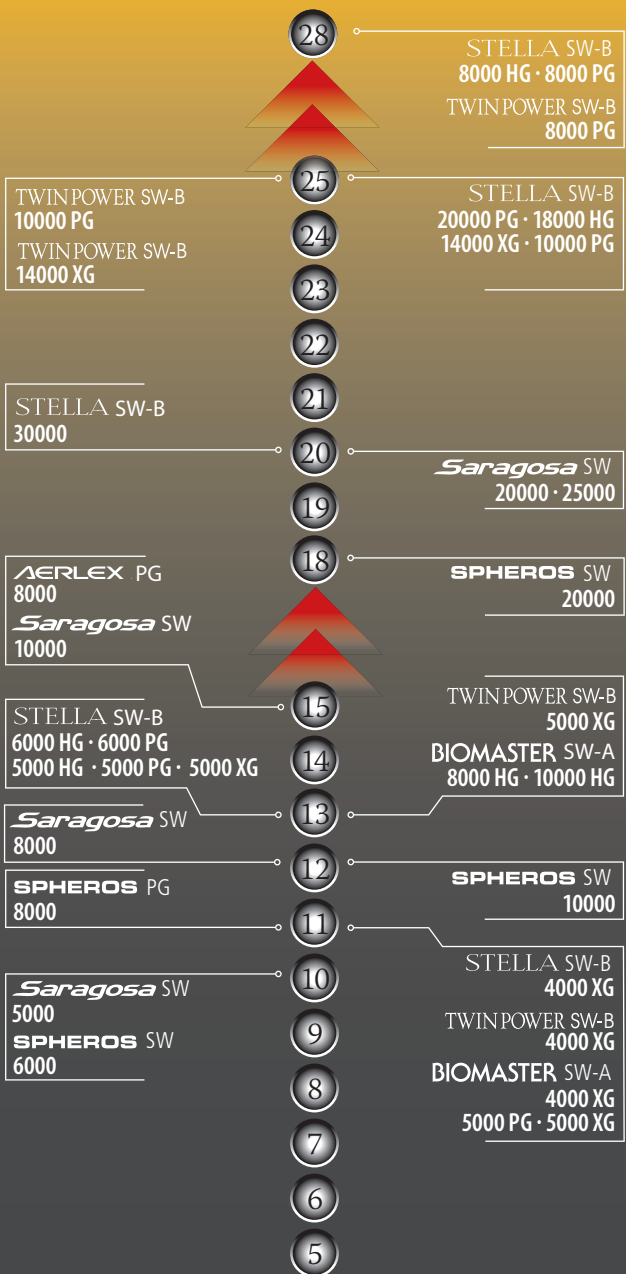

X PROTECT X SHIELD

Двойная защита для экстремальных ситуаций

Морская рыбалка - очень серьезное испытание для катушки. Проникновение соленой воды во внутрь может быть причиной ухудшения работы катушки, а то и вовсе быть причиной поломки, поэтому крайне важно обеспечить водонепроницаемость механизма без ущерба производительности. Мы применяем двойную защиту - X-SHIELD для защиты корпуса и X-PROTECT для защиты ротора в наших новых моделях - Stella SW, Saragosa и Spheros SW.

МАКСИМАЛЬНОЕ НАТЯЖЕНИЕ (КГ)